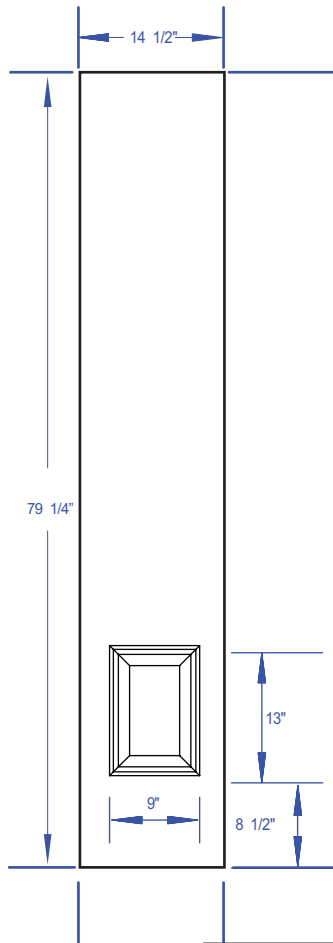

# 3/4 LITE TEXTURED FIBERGLASS PAINT- GRADE SIDELITES OPTION

6'8"

## 3/4 LITE TEXTURED FIBERGLASS SIDELITE

- High - definition panel design
- Closed - cell polystyrene core maintains U - factor and will not hold moisture
- Detailed natural ticking

Sizes Available		
Dimensions	Availability	Panels
10" x 6'8"	N/A	N/A
1'0" x 6'8"	√	1
1'2" x 6'8"	√	1
1'4" x 6'8"	√	1
1'6" x 6'8"	N/A	N/A
1'8" x 6'8"	N/A	N/A
2'0" x 6'8"	N/A	N/A

# 3/4 LITE TEXTURED FIBERGLASS PAINT- 6'8" GRADE SIDELITES OPTION

## Standard Dimensions\*

SIDELITE DIMENSIONS

CORE CONSTRUCTION

Sidelite Size	Door Overall	Panel Height	Panel Width	Center Stile	Outer Stile
10" x 6'8"	N/A	N/A	N/A	N/A	N/A
1'0" x 6'8"	79 1/4"	13"	9"	N/A	4 1/2"
1'2" x 6'8"	79 1/4"	13"	9"	N/A	4 1/2"
1'4" x 6'8"	79 1/4"	13"	9"	N/A	4 1/2"
1'6" x 6'8"	N/A	N/A	N/A	N/A	N/A
1'8" x 6'8"	N/A	N/A	N/A	N/A	N/A
2'0" x 6'8"	N/A	N/A	N/A	N/A	N/A