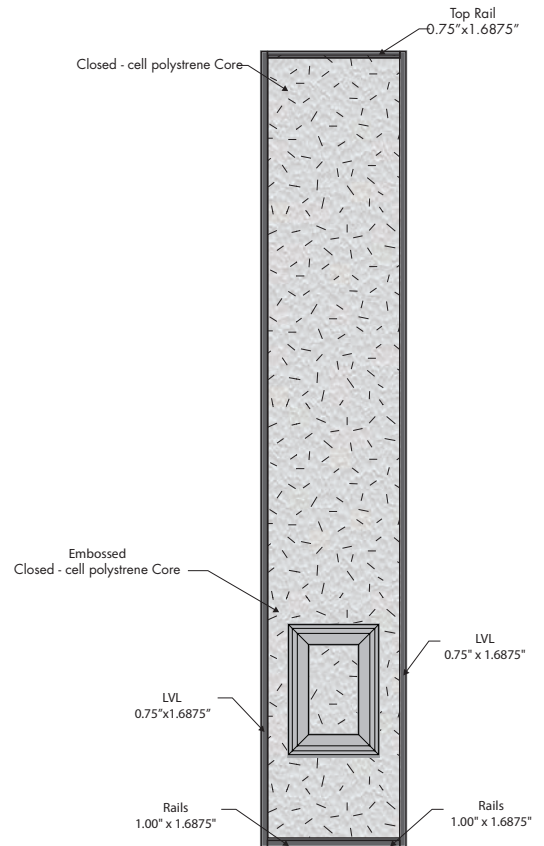

## 3/4 LITE TEXTURED FIBERGLASS SIDELITE

- High - definition panel design
- Closed - cell polystyrene core maintains U - factor and will not hold moisture
- Detailed natural ticking

Sizes Available		
Dimensions	Availability	Panels
10" x 6'8"	N/A	N/A
1'0" x 6'8"	√	1
1'2" x 6'8"	√	1
1'4" x 6'8"	√	1
1'6" x 6'8"	N/A	N/A
1'8" x 6'8"	N/A	N/A
2'0" x 6'8"	N/A	N/A

# 3/4 LITE TEXTURED FIBERGLASS PAINT- 6'8" GRADE SIDELITES OPTION

## Standard Dimensions\*

SIDELITE DIMENSIONS

CORE CONSTRUCTION

Sidelite Size	Door Overall	Panel Height	Panel Width	Center Stile	Outer Stile
10" x 6'8"	N/A	N/A	N/A	N/A	N/A
1'0" x 6'8"	79 1/4"	13"	9"	N/A	4 1/2"
1'2" x 6'8"	79 1/4"	13"	9"	N/A	4 1/2"
1'4" x 6'8"	79 1/4"	13"	9"	N/A	4 1/2"
1'6" x 6'8"	N/A	N/A	N/A	N/A	N/A
1'8" x 6'8"	N/A	N/A	N/A	N/A	N/A
2'0" x 6'8"	N/A	N/A	N/A	N/A	N/A